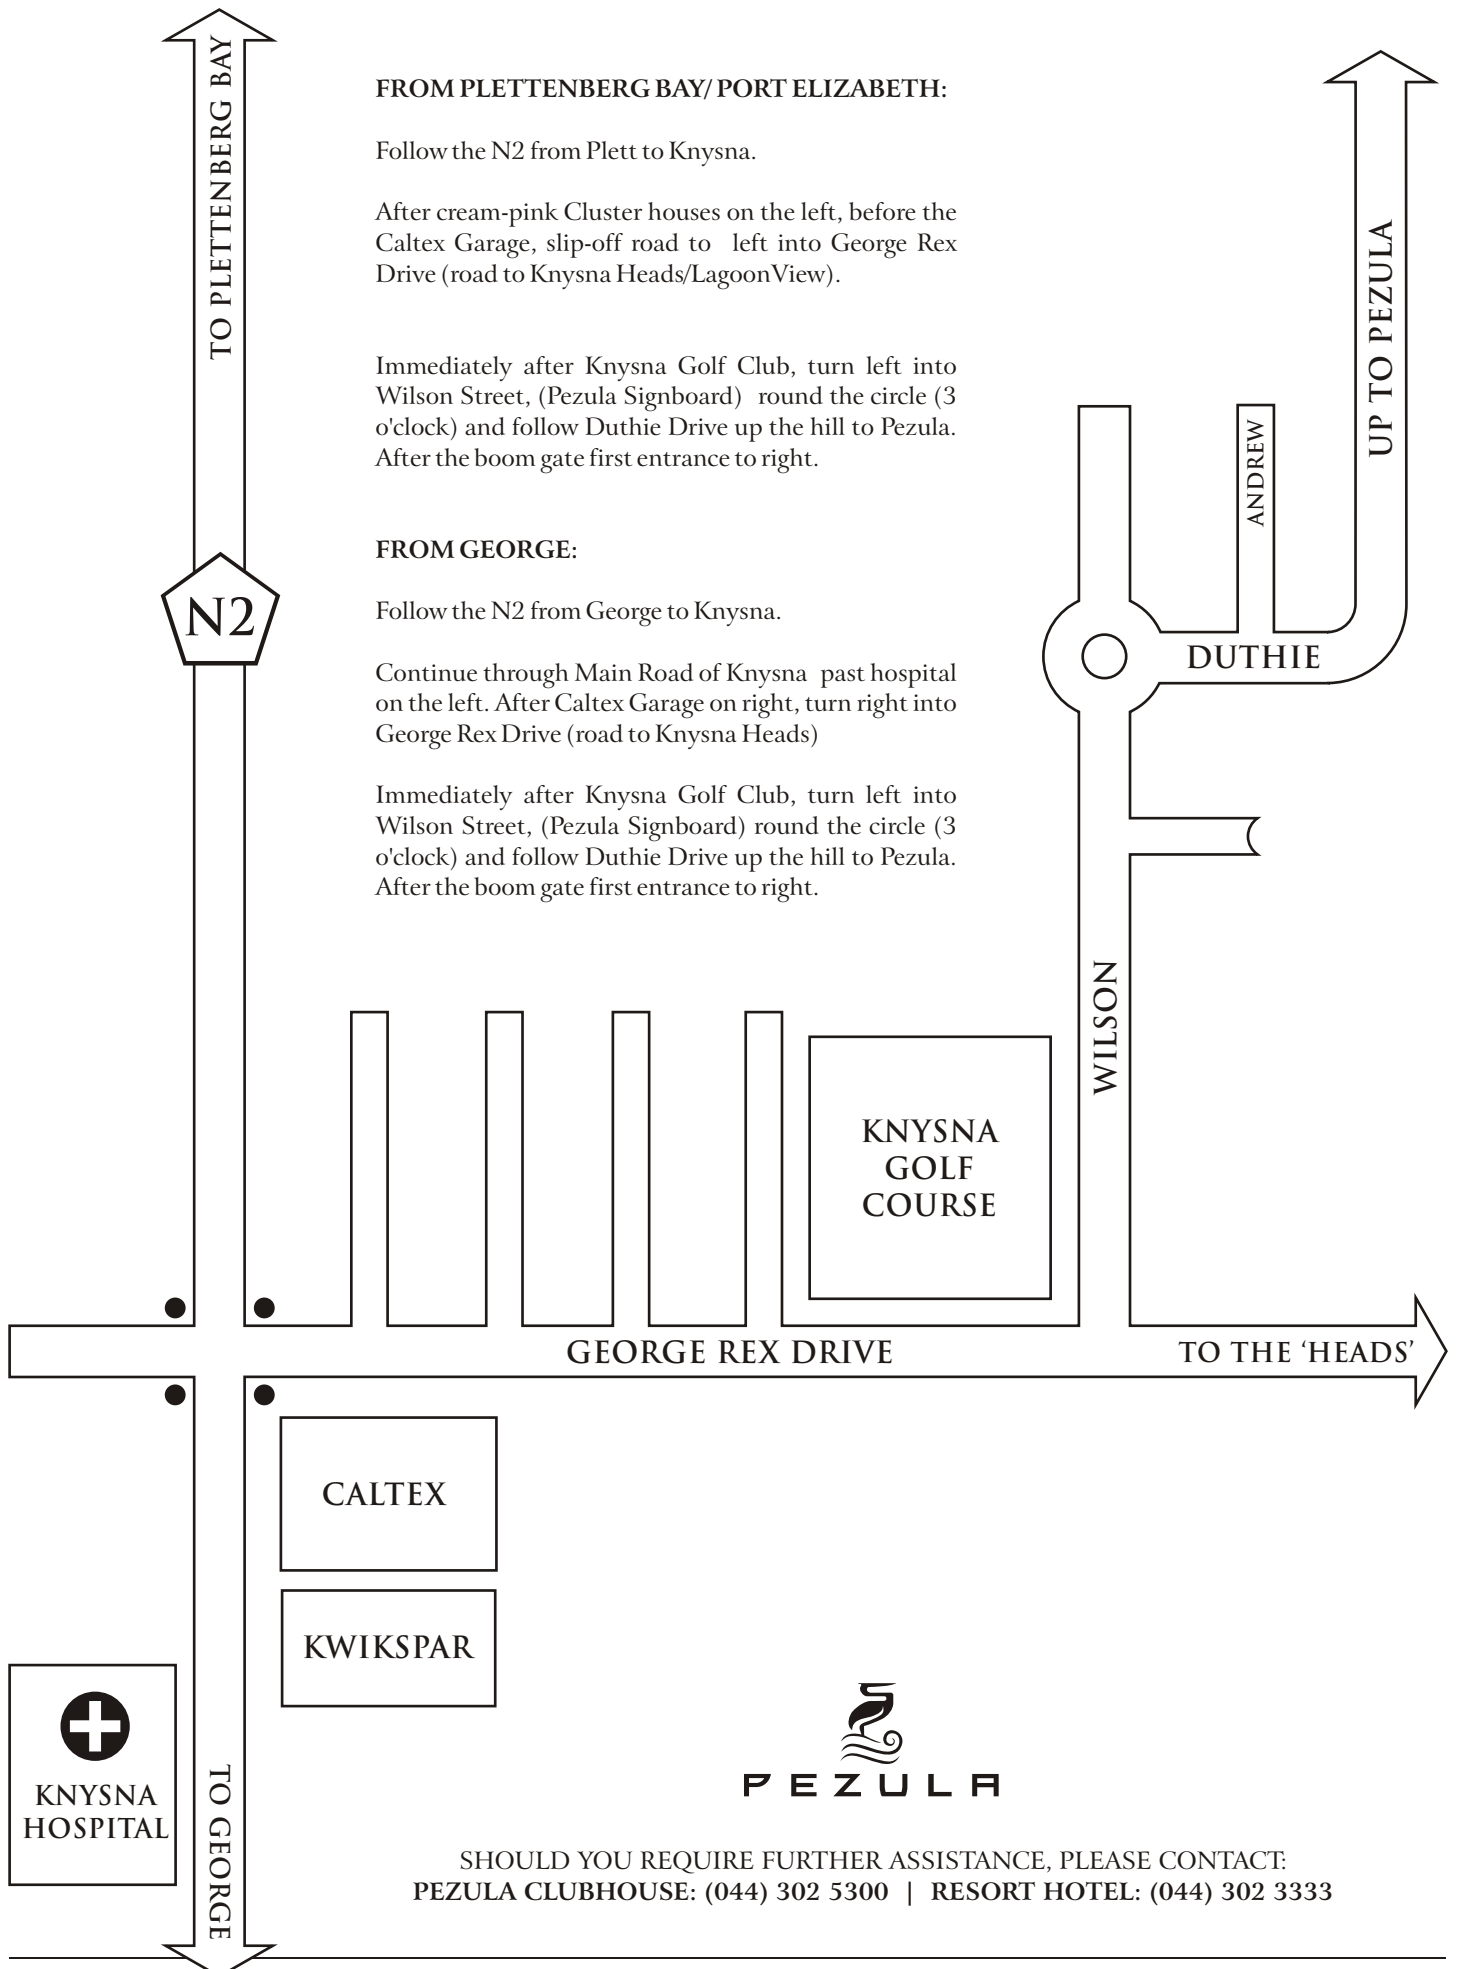

DIRECTIONS TO PEZULA

FROM PLETTENBERG BAY/ PORT ELIZABETH:

Follow the N2 from Plett to Knysna.

After cream-pink Cluster houses on the left, before the Caltex Garage, slip-off road to left into George Rex Drive (road to Knysna Heads/Lagoon View).

Immediately after Knysna Golf Club, turn left into Wilson Street, (Pezula Signboard) round the circle (3 o'clock) and follow Duthie Drive up the hill to Pezula. After the boom gate first entrance to right.

FROM GEORGE:

Follow the N2 from George to Knysna.

Continue through Main Road of Knysna past hospital on the left. After Caltex Garage on right, turn right into George Rex Drive (road to Knysna Heads)

Immediately after Knysna Golf Club, turn left into Wilson Street, (Pezula Signboard) round the circle (3 o'clock) and follow Duthie Drive up the hill to Pezula. After the boom gate first entrance to right.

KNYSNA HOSPITAL

CALTEX

KWIKSPAR

SHOULD YOU REQUIRE FURTHER ASSISTANCE, PLEASE CONTACT:
PEZULA CLUBHOUSE: (044) 302 5300 | RESORT HOTEL: (044) 302 3333